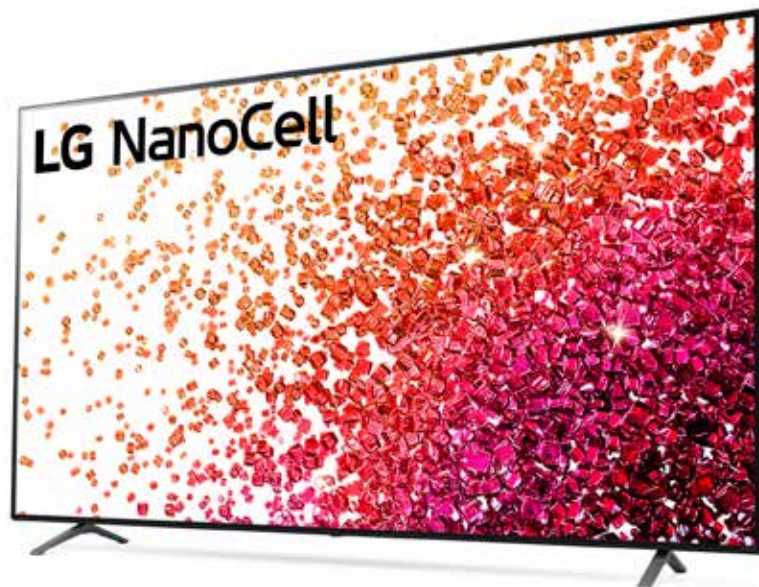

LG NanoCell

75NANO75UPA

LG NANO75 75" 4K Smart NanoCell TV

- **Real 4K NanoCell Display: Nano Colour, Nano Accuracy, Nano Bezel**
- **webOS® 6.0 & ThinQ® AI w/ Magic Remote**
- **Active HDR, Filmmaker Mode™, Bluetooth Sound Ready**
- **Gaming: ALLM, HGiG, Game Optimizer**
- **Netflix, Apple TV+, Disney+, Prime Video, LG Channels**

DESCRIPTION

LG NanoCell TV Nano75 is powerful 4K LED TV

Enjoy 4K movies, sports and gaming. See lifelike picture of Nano Colour. It's an experience backed by processor, connected home features and gaming tech that elevate the LED experience.

KEY FEATURES

Real 4K NanoCell Display

It's a 4K picture that defines quality. Over 8.3 million active pixels of 4K deliver 4 times the resolution of full HD. See the natural, lifelike colour of Nano Colour, precise colour at wide angles with Nano Accuracy, and deeper black and contrast of precisely balanced lighting.