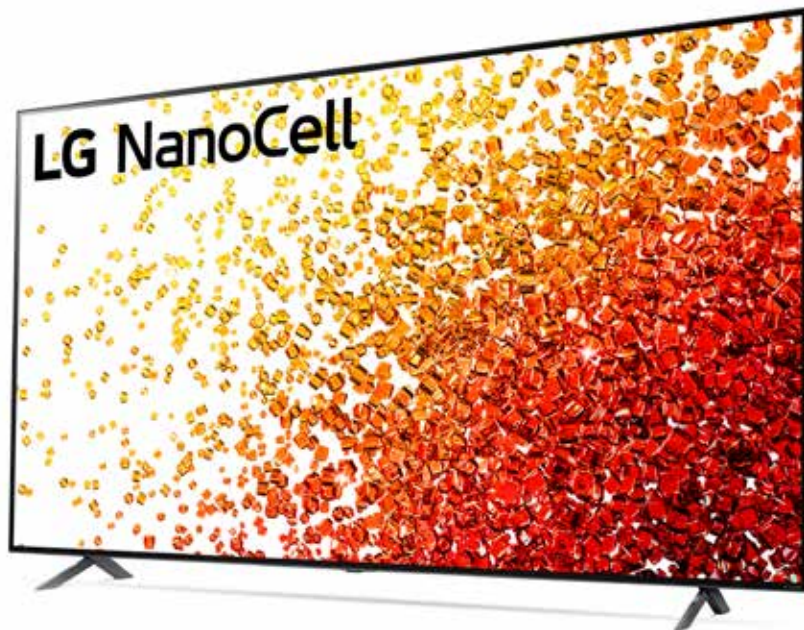

## 86NANO90UPA

LG NANO90 86" 4K Smart NanoCell TV

- **Real 4K NanoCell Display: Nano Colour, Nano Accuracy, Nano Bezel, Full Array Dimming Pro**
- **α7 Gen 4 Processor 4K with AI Picture & AI Sound**
- **webOS® 6.0 & ThinQ® AI w/ Magic Remote**
- **Cinema HDR w/ Dolby Vision™ IQ and Dolby Atmos®**
- **Gaming: VRR, ALLM, HGiG, Game Optimizer**

#### LG NanoCell TV Nano90 is our best 4K LED TV

LG NanoCell TV Nano90 unveils a detailed LED picture in 4K resolution. With 8.3+ million pixels, you're immersed in four times the resolution of Full HD. See the natural, lifelike picture of Nano Colour. Enjoy wide viewing with Nano Accuracy. Witness deep black and contrast made possible through the precisely balanced lighting of Full Array Dimming. It's an experience backed by AI Picture and AI Sound, our premium processor, connected home features and cutting-edge gaming tech in LG's best 4K LED TV.