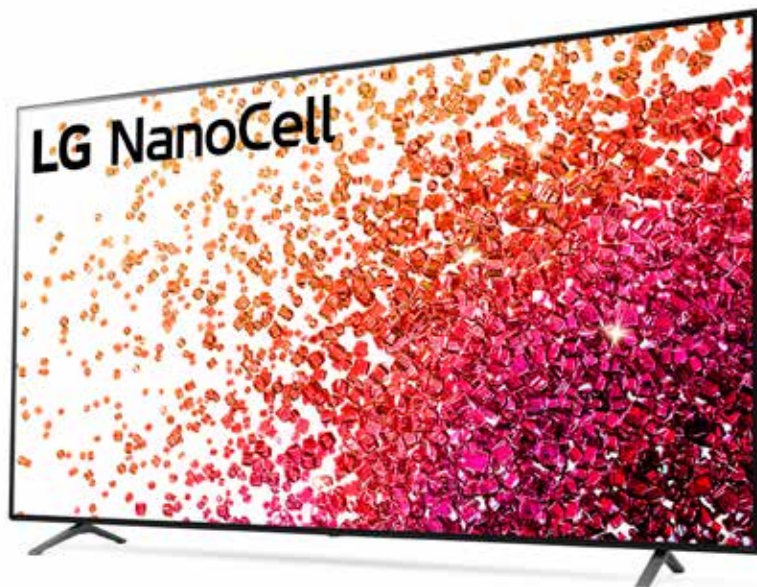

LG NanoCell

86NANO75UPA

LG NANO75 86" 4K Smart NanoCell TV

- **Real 4K NanoCell Display: Nano Colour, Nano Accuracy, Nano Bezel**
- **α7 Gen 4 Processor 4K with AI Picture & AI Sound**
- **webOS® 6.0 & ThinQ® AI w/ Magic Remote**
- **Cinema HDR w/ Dolby Vision™ IQ and Dolby Atmos®**
- **Gaming: ALLM, HGiG, Game Optimizer**

DESCRIPTION

LG NanoCell TV Nano75 is powerful 4K LED TV

Enjoy 4K movies, sports and gaming. See lifelike picture of Nano Colour. It's an experience backed by processor, connected home features and gaming tech that elevate the LED experience.

KEY FEATURES

Real 4K NanoCell Display

It's a 4K picture that defines quality. Over 8.3 million active pixels of 4K deliver 4 times the resolution of full HD. See the natural, lifelike colour of Nano Colour, precise colour at wide angles with Nano Accuracy, and deeper black and contrast of precisely balanced lighting.

α7 Gen 4 Processor 4K

At the core of LG NanoCell TV is the α7 Gen4 AI Processor 4K, a groundbreaking chip that uses machine learning to analyze and optimize content. Every adjustment to picture and sound is automatic, so everything you watch is spectacular.