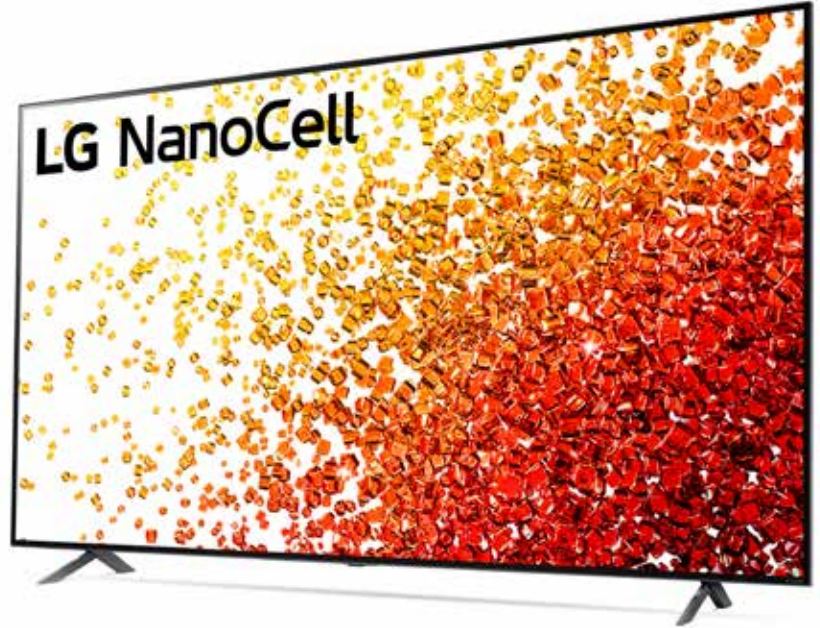

LG NanoCell

75NANO90UPA

LG NANO90 75" 4K Smart NanoCell TV

- **Real 4K NanoCell Display: Nano Colour, Nano Accuracy, Nano Bezel, Full Array Dimming**
- **α7 Gen 4 Processor 4K with AI Picture & AI Sound**
- **webOS® 6.0 & ThinQ® AI w/ Magic Remote**
- **Cinema HDR w/ Dolby Vision™ IQ and Dolby Atmos®**
- **Gaming: VRR, ALLM, HGiG, Game Optimizer**

DESCRIPTION

LG NanoCell TV Nano90 is our best 4K LED TV

LG NanoCell TV Nano90 unveils a detailed LED picture in 4K resolution. With 8.3+ million pixels, you're immersed in four times the resolution of Full HD. See the natural, lifelike picture of Nano Colour. Enjoy wide viewing with Nano Accuracy. Witness deep black and contrast made possible through the precisely balanced lighting of Full Array Dimming. It's an experience backed by AI Picture and AI Sound, our premium processor, connected home features and cutting-edge gaming tech in LG's best 4K LED TV.

KEY FEATURES

Real 4K NanoCell Display

It's a 4K picture that defines quality. Over 8.3 million active pixels of 4K deliver 4 times the resolution of full HD. See the natural, lifelike colour of Nano Colour, precise colour at wide angles with Nano Accuracy, and deeper black and contrast of precisely balanced lighting. With Full Array Dimming, NanoCell precisely controls individual LED backlight units. This results in deeper blacks* and minimal backlight bleeding for greater contrast and a more detailed picture.

*Compared to previous model

α7 Gen 4 Processor 4K

At the core of LG NanoCell TV is the α7 Gen4 AI Processor 4K, a groundbreaking chip that uses machine learning to analyze and optimize content. Every adjustment to picture and sound is automatic, so everything you watch is spectacular.