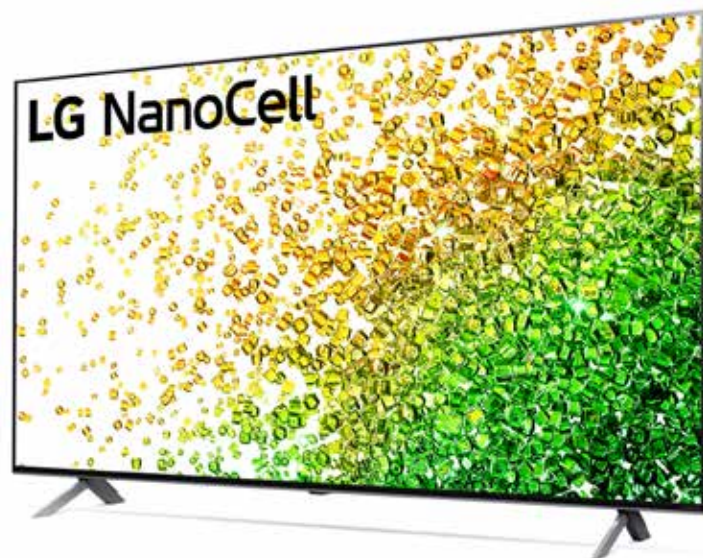

# LG NanoCell

## 50NANO85APA

LG NANO85 50" 4K Smart NanoCell TV

- **Real 4K NanoCell Display: Nano Colour, Nano Accuracy, Nano Bezel, Local Dimming**
- **α7 Gen 4 Processor 4K with AI Picture & AI Sound**
- **webOS® 6.0 & ThinQ® AI w/ Magic Remote**
- **Cinema HDR w/ Dolby Vision™ IQ and Dolby Atmos®**
- **Gaming: VRR, ALLM, HGiG, Game Optimizer**