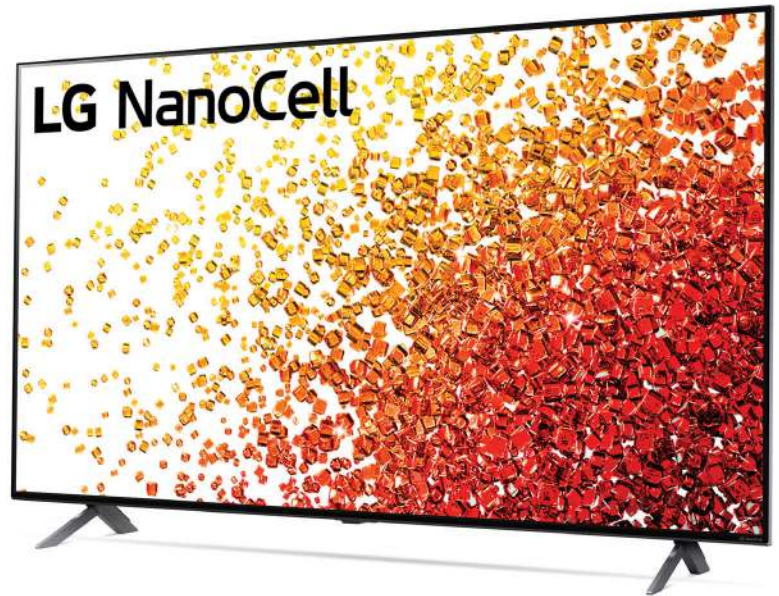

LG NanoCell

65NANO90UPA

LG NANO90 65" 4K Smart NanoCell TV

- **Real 4K NanoCell Display: Nano Colour, Nano Accuracy, Nano Bezel, Full Array Dimming**
- **α7 Gen 4 Processor 4K with AI Picture & AI Sound**
- **webOS® 6.0 & ThinQ® AI w/ Magic Remote**
- **Cinema HDR w/ Dolby Vision™ IQ and Dolby Atmos®**
- **Gaming: VRR, ALLM, HGiG, Game Optimizer**

DESCRIPTION

LG NanoCell TV Nano90 is our best 4K LED TV

LG NanoCell TV Nano90 unveils a detailed LED picture in 4K resolution. With 8.3+ million pixels, you're immersed in four times the resolution of Full HD. See the natural, lifelike picture of Nano Colour. Enjoy wide viewing with Nano Accuracy. Witness deep black and contrast made possible through the precisely balanced lighting of Full Array Dimming. It's an experience backed by AI Picture and AI Sound, our premium processor, connected home features and cutting-edge gaming tech in LG's best 4K LED TV.

KEY FEATURES

Real 4K NanoCell Display

It's a 4K picture that defines quality. Over 8.3 million active pixels of 4K deliver 4 times the resolution of full HD. See the natural, lifelike colour of Nano Colour, precise colour at wide angles with Nano Accuracy, and deeper black and contrast of precisely balanced lighting. With Full Array Dimming, NanoCell precisely controls individual LED backlight units. This results in deeper blacks* and minimal backlight bleeding for greater contrast and a more detailed picture.

*Compared to previous model

α7 Gen 4 Processor 4K

At the core of LG NanoCell TV is the α7 Gen4 AI Processor 4K, a groundbreaking chip that uses machine learning to analyze and optimize content. Every adjustment to picture and sound is automatic, so everything you watch is spectacular.

webOS® 6.0 & ThinQ® AI w/ Magic Remote

The newly designed home screen shows personalized content suggestions, gives you easier access to favourites, and lets you control connected devices all in one place. The redesigned Magic Remote has an ergonomic design that's easy to hold, and its point and scroll system allows faster searching. Built-in AI provides easy access to services, while hotkeys for major content providers give you shortcuts to all your favourites.

Cinema HDR w/ Dolby Vision™ IQ and Dolby Atmos®

Dolby Vision™ IQ intelligently adjusts picture settings based on content genre and ambient surroundings, while Dolby Atmos® delivers multi-dimensional surround sound — a powerful combination that produces breathtakingly cinematic results*.

*Dolby Vision is a trademark of Dolby Laboratories. Dolby, Dolby Atmos and the double-D symbol are registered trademarks of Dolby Laboratories.

Gaming: VRR, ALLM, HGiG, Game Optimizer

LG NanoCell TV gives you a gaming advantage. AI-powered picture quality transports you to the moment. Gaming features and the latest tech, including HGiG and VRR give you an edge with less lag, high refresh rates and incredibly responsive gameplay. Game Optimizer automatically adjusts picture settings, optimizing graphics and visibility, to deliver a better gaming experience no matter what type of game you're playing.