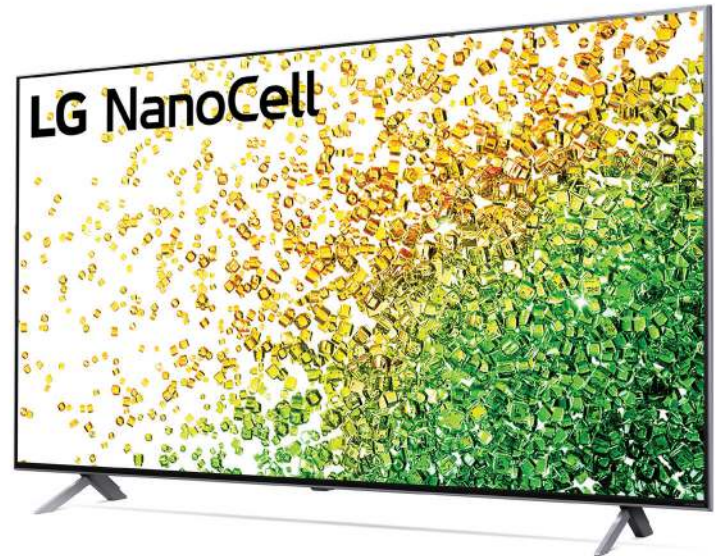

LG NanoCell

65NANO85APA

LG NANO85 65" 4K Smart NanoCell TV

- **Real 4K NanoCell Display: Nano Colour, Nano Accuracy, Nano Bezel, Local Dimming**
- **α7 Gen 4 Processor 4K with AI Picture & AI Sound**
- **webOS® 6.0 & ThinQ® AI w/ Magic Remote**
- **Cinema HDR w/ Dolby Vision™ IQ and Dolby Atmos®**
- **Gaming: VRR, ALLM, HGiG, Game Optimizer**

DESCRIPTION

LG NanoCell TV Nano85 steps up 4K LED TV

4K movies, sports and gaming like you've never seen on an LG LED TV. See the natural, lifelike picture of Nano Colour. Enjoy wide viewing with Nano Accuracy. Witness deep black and contrast made possible through the well-balanced lighting of Local Dimming. It's an experience backed by AI Picture and AI Sound, our premium processor, connected home features and cutting-edge gaming tech that push 4K LED to new heights.

KEY FEATURES

Real 4K NanoCell Display

It's a 4K picture that defines quality. Over 8.3 million active pixels of 4K deliver 4 times the resolution of full HD. See the natural, lifelike colour of Nano Colour, precise colour at wide angles with Nano Accuracy, and deeper black and contrast of precisely balanced lighting.

α7 Gen 4 Processor 4K

At the core of LG NanoCell TV is the α7 Gen4 AI Processor 4K, a groundbreaking chip that uses machine learning to analyze and optimize content. Every adjustment to picture and sound is automatic, so everything you watch is spectacular.