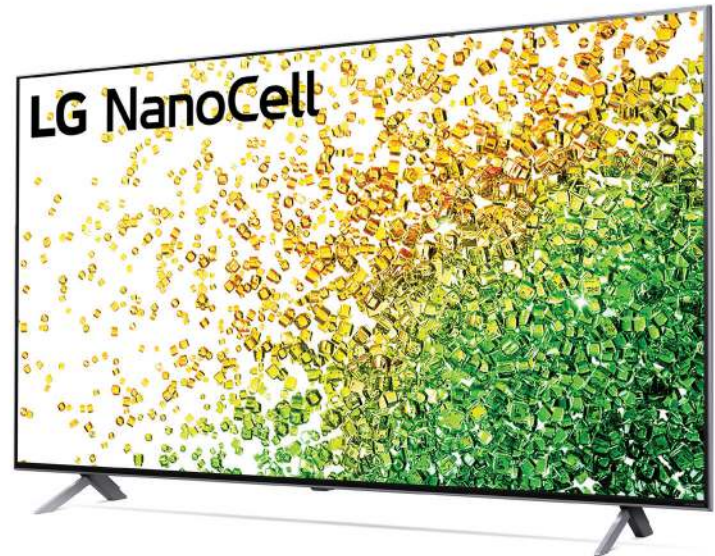

LG NanoCell

55NANO85APA

LG NANO85 55" 4K Smart NanoCell TV

- **Real 4K NanoCell Display: Nano Colour, Nano Accuracy, Nano Bezel, Local Dimming**
- **α7 Gen 4 Processor 4K with AI Picture & AI Sound**
- **webOS® 6.0 & ThinQ® AI w/ Magic Remote**
- **Cinema HDR w/ Dolby Vision™ IQ and Dolby Atmos®**
- **Gaming: VRR, ALLM, HGiG, Game Optimizer**

DESCRIPTION

LG NanoCell TV Nano85 steps up 4K LED TV

4K movies, sports and gaming like you've never seen on an LG LED TV. See the natural, lifelike picture of Nano Colour. Enjoy wide viewing with Nano Accuracy. Witness deep black and contrast made possible through the well-balanced lighting of Local Dimming. It's an experience backed by AI Picture and AI Sound, our premium processor, connected home features and cutting-edge gaming tech that push 4K LED to new heights.

KEY FEATURES

Real 4K NanoCell Display

It's a 4K picture that defines quality. Over 8.3 million active pixels of 4K deliver 4 times the resolution of full HD. See the natural, lifelike colour of Nano Colour, precise colour at wide angles with Nano Accuracy, and deeper black and contrast of precisely balanced lighting.

α7 Gen 4 Processor 4K

At the core of LG NanoCell TV is the α7 Gen4 AI Processor 4K, a groundbreaking chip that uses machine learning to analyze and optimize content. Every adjustment to picture and sound is automatic, so everything you watch is spectacular.