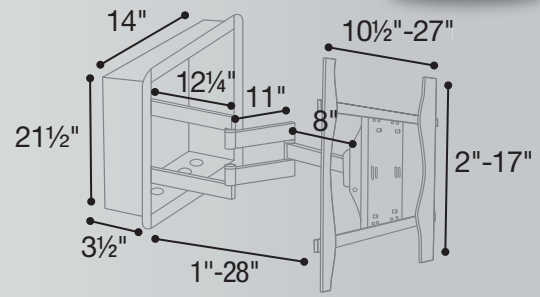

articulating in-wall

SWA - Articulating Single Arm In-Wall TV Brackets

SWA22

VESA 75x75 to 200x200mm

 1/2" - 18 3/4"	 22" - 40"	 80 lbs
---	---	---

- **Single Arm, in-Wall**
- **Three Pivot Points**
- **Multi Adjustable Head**
- **Wire Management**

 Swivel ±180°
 Level adjust
 Tilt ±15°

Vesa 100x100 to 200x200 Adaptor Plate Included

SWA64

VESA 75x200 to 600x400mm

 1" - 28"	 32" +	 165 lbs
---	---	--

- **Single Arm, in-Wall**
- **Four Pivot Points**
- **Multi Adjustable Head**
- **Wire Management**

 Swivel ±180°
 Level adjust
 Tilt ±15°

SWA