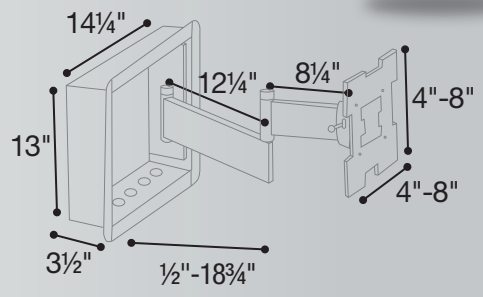

articulating in-wall

SWA - Articulating Single Arm In-Wall TV Brackets

SWA22

VESA 75x75 to 200x200mm

 1/2" - 18 3/4"	 22" - 40"	 80 lbs
---	---	---

- **Single Arm, in-Wall**
- **Three Pivot Points**
- **Multi Adjustable Head**
- **Wire Management**

 Swivel ±180°
 Level adjust
 Tilt ±15°

Vesa 100x100 to 200x200 Adaptor Plate Included

SWA64

VESA 75x200 to 600x400mm

 1" - 28"	 32" +	 165 lbs
---	---	--

- **Single Arm, in-Wall**
- **Four Pivot Points**
- **Multi Adjustable Head**
- **Wire Management**

 Swivel ±180°
 Level adjust
 Tilt ±15°

SWA