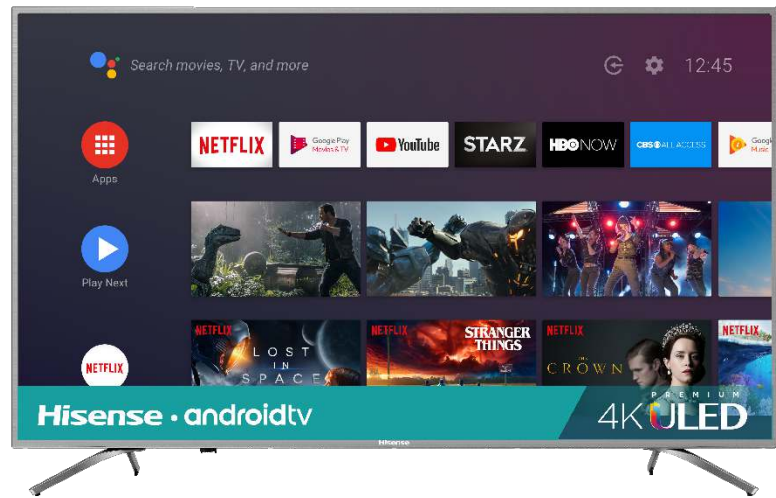

Hisense

55"
class

Q7 Series – 4K ULED™ Android TV

Model #55Q7809

Model: 55Q7809

4K ULED™ Quantum Dot TV

THE ULTIMATE UPGRADE

If you're looking for the most natural image with rich, vivid colours to match, you're looking at the Hisense Q7 with Quantum Dot technology. At the heart of the Q7 are Hisense's exclusive ULED technologies. These work together to create backlight control, and picture quality enhancing and tuning algorithms to boost colour, contrast, brightness and motion. ULED is built to create the Ultra viewing experience with sophisticated processes that fine-tune multiple areas of picture quality to achieve the best performance.

THE WONDER IS REAL

Quantum Dot is a feat of engineering that inspires even greater leaps of imagination. This technology further enriches over a billion colours and maximizes colour accuracy. On the Q7, oceans sparkle bluer; fiery reds burn hotter; and the grass is always greener. And all those colours in between? Well, they appear even more true-to-life. How's that for awe-inspiring?

ULED TV

ULTRA INCREDIBLE

Take your TV experience from great to incredible. The picture quality of the Q7 is driven by our exclusive ULED technologies, which drive the picture quality enhancing algorithms to boost colour, contrast, brightness and motion. All are calibrated to work together in perfect harmony—to upgrade the performance of every pixel and create a picture that transforms your favourite entertainment into your Ultra-new reality.