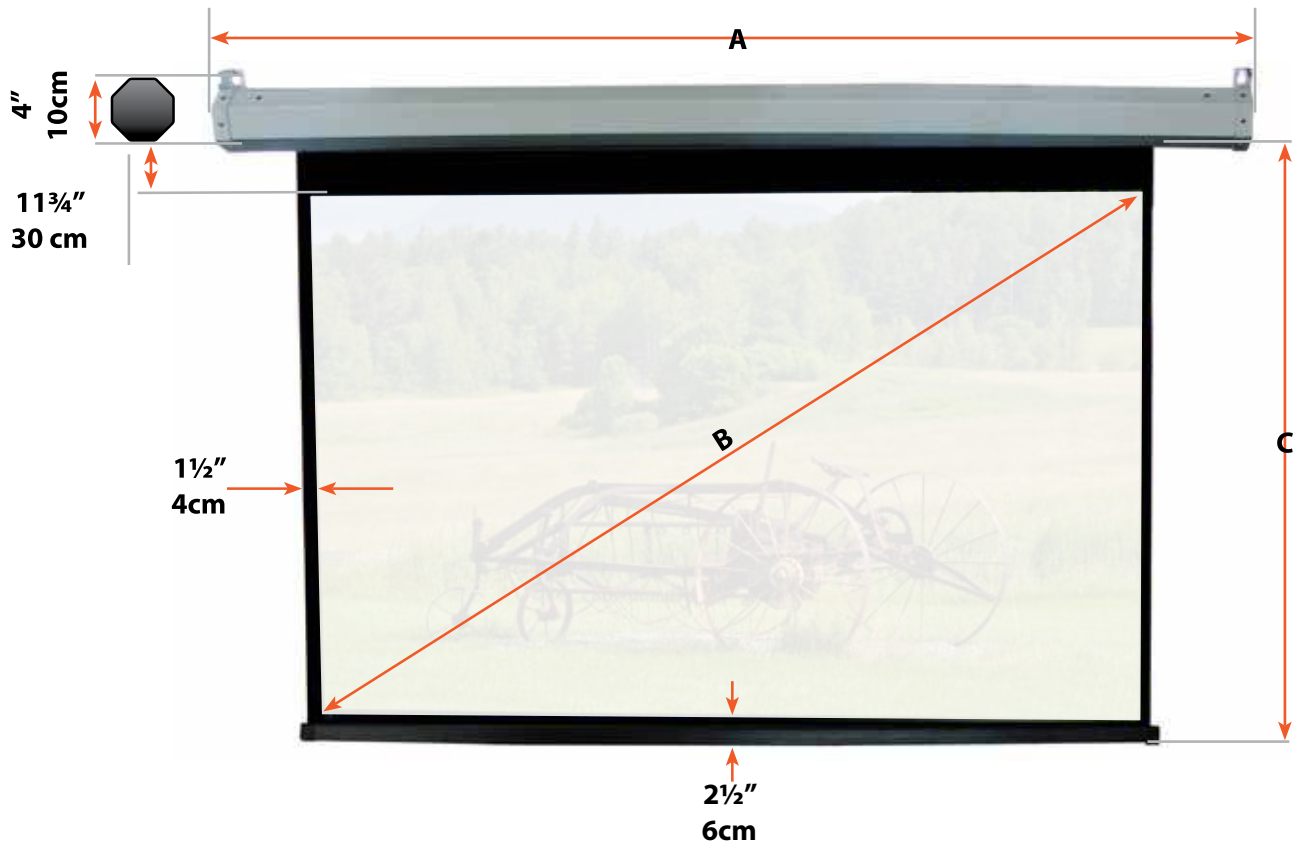

DMG Series

Manual Screen

DMG092

Daveco is pleased to introduce **slow retracting**, manual pull-down screens. The 92 inch, **16/9 aspect** ratio, high quality screens are made of a glass fiber material to display true and accurate colors, smooth imaging and wide angle uniform brightness. Each screen is coated with a washable surface and is rated at a **1:0 gain** ratio with a visual angle of 100 degrees.

Hang and play is made possible with the included **wall or ceiling brackets** and a set lock so that the screen can easily be lowered to any preferred level.

DMG Series

distributed in Canada by daveco (514) 738-2112 info@davecohifi.com
distributed in the USA by OMAGE USA 1-877-212-3223 info@omageusa.com

daveco[®]

DNPR 246

www.davecohifi.com

DMG Series

Manual Screen

Model	Format	Casing length A	Diagonal B (in, cm)	Height C (in, cm)	Viewing Area	Screen Dimensions WxH
DMG092	16 x 9	86" 218 cm	92" 233 cm	59" 150 cm	80 x 45" 203 x 114	83 x 58" 211 x 147
DMG106	16 x 9	98" 249 cm	106" 270 cm	74" 178 cm	92 x 52" 234 x 132	95 x 60 3/4" 241 x 154