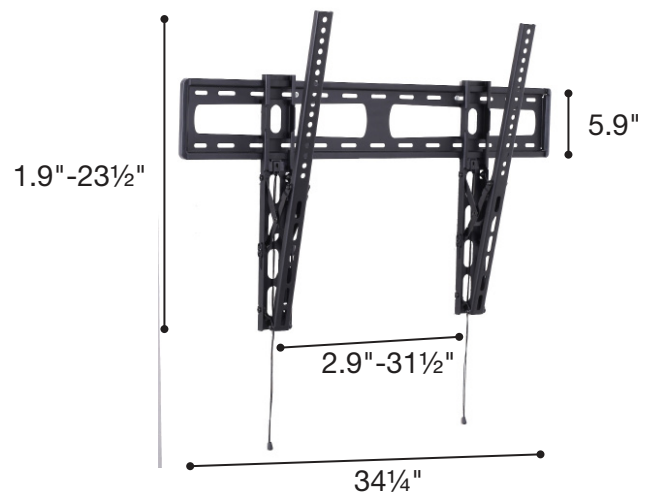

VESA 400x400 mm

SDT44

- Universal Angle Free Tilt, Wall Bracket
- 1 1/4" Low Profile Plate
- Easy Access for In-wall Wiring
- cUL approved
- Automatically Click-in Spring Lock with Easily-release Magnetic Cord

VESA 600x400 mm

SDT64

- Universal Angle Free Tilt, Wall Bracket
- 1 1/4" Low Profile Plate
- Easy Access for In-wall Wiring
- cUL approved
- Automatically Click-in Spring Lock with Easily-release Magnetic Cord

VESA 800x600 mm

SDT86

- Universal Angle Free Tilt, Wall Bracket
- 1 1/4" Low Profile Plate
- Easy Access for In-wall Wiring
- cUL approved
- Automatically Click-in Spring Lock with Easily-release Magnetic Cord