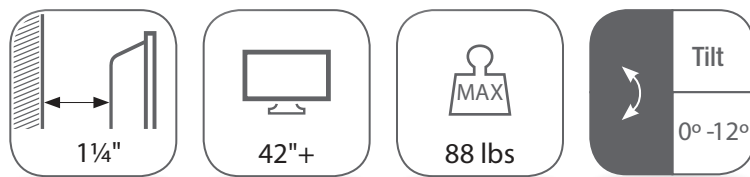

VESA 400x400 mm

SDT44

- Universal Angle Free Tilt, Wall Bracket
- 1 1/4" Low Profile Plate
- Easy Access for In-wall Wiring
- cUL approved
- Automatically Click-in Spring Lock with Easily-release Magnetic Cord

VESA 600x400 mm

SDT64

- Universal Angle Free Tilt, Wall Bracket
- 1 1/4" Low Profile Plate
- Easy Access for In-wall Wiring
- cUL approved
- Automatically Click-in Spring Lock with Easily-release Magnetic Cord

VESA 800x600 mm

SDT86

- Universal Angle Free Tilt, Wall Bracket
- 1 1/4" Low Profile Plate
- Easy Access for In-wall Wiring
- cUL approved
- Automatically Click-in Spring Lock with Easily-release Magnetic Cord