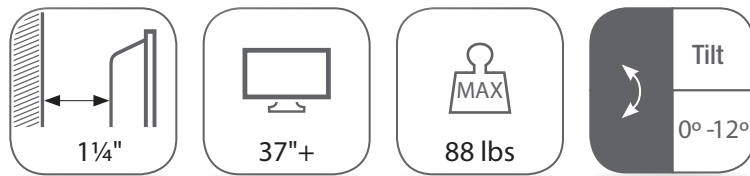

VESA 400x400 mm

SDT44

- Universal Angle Free Tilt, Wall Bracket
- 1 1/4" Low Profile Plate
- Easy Access for In-wall Wiring
- cUL approved
- Automatically Click-in Spring Lock with Easily-release Magnetic Cord

VESA 600x400 mm

SDT64

- Universal Angle Free Tilt, Wall Bracket
- 1 1/4" Low Profile Plate
- Easy Access for In-wall Wiring
- cUL approved
- Automatically Click-in Spring Lock with Easily-release Magnetic Cord

VESA 800x600 mm

SDT86

- Universal Angle Free Tilt, Wall Bracket
- 1 1/4" Low Profile Plate
- Easy Access for In-wall Wiring
- cUL approved
- Automatically Click-in Spring Lock with Easily-release Magnetic Cord