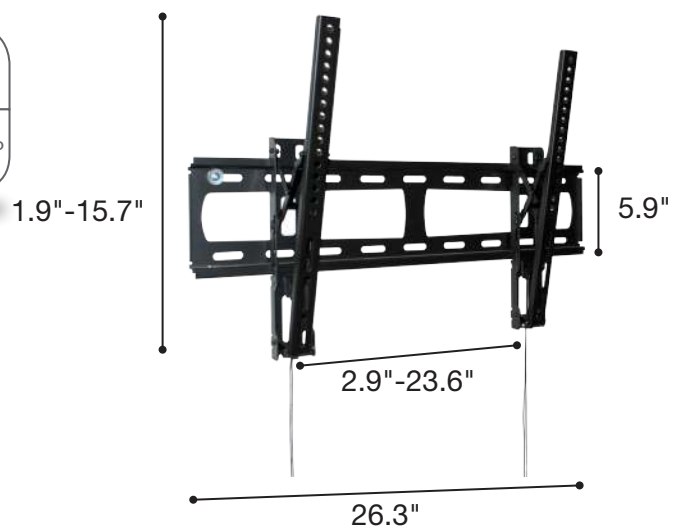

VESA 400x400 mm

SDT44

- Universal Angle Free Tilt, Wall Bracket
- 1 1/4" Low Profile Plate
- Easy Access for In-wall Wiring
- cUL approved
- Automatically Click-in Spring Lock with Easily-release Magnetic Cord

VESA 600x400 mm

SDT64

- Universal Angle Free Tilt, Wall Bracket
- 1 1/4" Low Profile Plate
- Easy Access for In-wall Wiring
- cUL approved
- Automatically Click-in Spring Lock with Easily-release Magnetic Cord

VESA 800x600 mm

SDT86

- Universal Angle Free Tilt, Wall Bracket
- 1 1/4" Low Profile Plate
- Easy Access for In-wall Wiring
- cUL approved
- Automatically Click-in Spring Lock with Easily-release Magnetic Cord