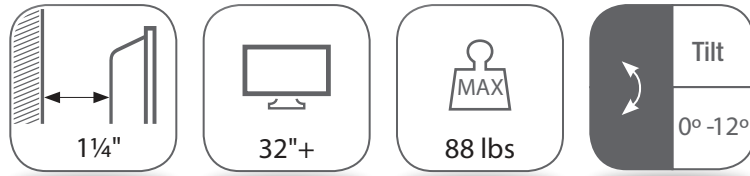

VESA 400x400 mm

SDT44

- Universal Angle Free Tilt, Wall Bracket
- 1 1/4" Low Profile Plate
- Easy Access for In-wall Wiring
- cUL approved
- Automatically Click-in Spring Lock with Easily-release Magnetic Cord

VESA 600x400 mm

SDT64

- Universal Angle Free Tilt, Wall Bracket
- 1 1/4" Low Profile Plate
- Easy Access for In-wall Wiring
- cUL approved
- Automatically Click-in Spring Lock with Easily-release Magnetic Cord

VESA 800x600 mm

SDT86

- Universal Angle Free Tilt, Wall Bracket
- 1 1/4" Low Profile Plate
- Easy Access for In-wall Wiring
- cUL approved
- Automatically Click-in Spring Lock with Easily-release Magnetic Cord