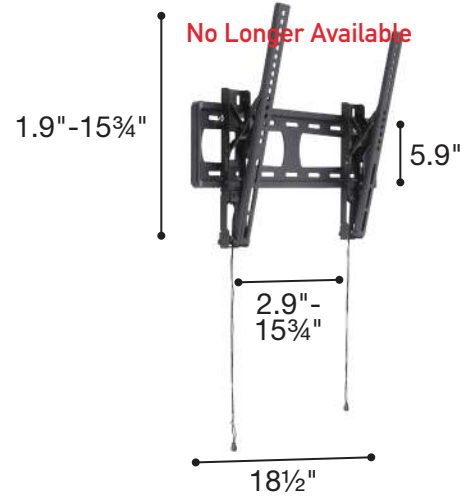

VESA 400x400 mm

SDT44

- Universal Angle Free Tilt, Wall Bracket
- 1 1/4" Low Profile Plate
- Easy Access for In-wall Wiring
- cUL approved
- Automatically Click-in Spring Lock with Easily-release Magnetic Cord

VESA 600x400 mm

SDT64

- Universal Angle Free Tilt, Wall Bracket
- 1 1/4" Low Profile Plate
- Easy Access for In-wall Wiring
- cUL approved
- Automatically Click-in Spring Lock with Easily-release Magnetic Cord

VESA 800x600 mm

SDT86

- Universal Angle Free Tilt, Wall Bracket
- 1 1/4" Low Profile Plate
- Easy Access for In-wall Wiring
- cUL approved
- Automatically Click-in Spring Lock with Easily-release Magnetic Cord