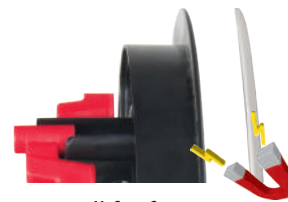

The **QLC series** of in-ceiling, low profile, loudspeakers are ideal for multi-room music and discrete home theater set ups. A soft dome, bridge mounted, tweeter and a rubber-suspended woofer work in harmony to fill the listening area with a rich and balanced music.

**QLCA6.5**  
(6½" with 15° angle)

Low profile speaker blends into ceiling

Magnetic grill for fast installation

Bridge mounted swivel tweeter on QLCA6.5

Paintable grills to compliment any decor

**QLC6.5**  
(6½")

**QLC8**  
(8")

**QLRK6**

Ridge plastic installing kit, fits QLCA6.5, QLC6.5 and QLC6.5ST

Model	Type	System	Woofer (inches)	Tweeter (inches)	Suggested Amplifier (watts)	Frequency Response	Impedance (Ohms)	Sensitivity (dB)	Weight ea (kg / lb)	Unit Dimensions (H x W x D) (cm / inches)	Cutout hole dimension (cm / inches)
QLC6.5	Round	2-way	6½	1	15 ~ 100	45 Hz ~ 20 kHz	8	89	1.4 / 3.3	23.5 x 23.5 x 9.5 / 9¼ x 9¼ x 3¾	21 / 8¼
QLC8	Round	2-way	8	1	15 ~ 100	30 Hz ~ 20 kHz	8	89	1.6 / 3.6	27.5 x 27.5 x 10 / 10¾ x 10¾ x 4	25.1 / 9 <sup>7</sup> / <sub>8</sub>
QLCA6.5	Round	2-way	6½	1	15 ~ 100	50 Hz ~ 20 kHz	8	87	1.8 / 4	24.5 x 24.5 x 14.5 / 9½ x 9½ x 5¾	20.3 / 8