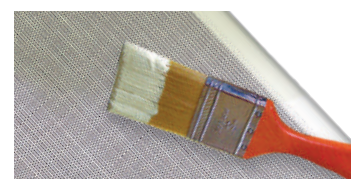

QWC6.5
(6½")

Low profile speaker blends into ceiling

Magnetic grill for fast installation

Bridge mounted swivel tweeter

Quick install dog tag system

Paintable grills to compliment any decor

Model	Type	System	Woofer (inches)	Tweeter (inches)	Suggested Amplifier (watts)	Frequency Response	Impedance (Ohms)	Sensitivity (dB)	Weight ea (kg / lb)	Unit Dimensions (H x W x D) (cm / inches)	Cutout hole dimension (cm / inches)
QWC6.5	Round	2-way	6½	1	15 ~ 100	50 Hz ~ 20 kHz	8	88	1.5 / 3.5	23½ x 23½ x 10 / 9¼ x 9¼ x 4	20 / 8