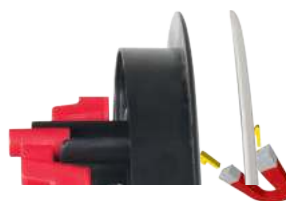

QWC6.5
(6½")

Low profile speaker blends into ceiling

Magnetic grill for fast installation

Bridge mounted swivel tweeter

Quick install dog tag system

Paintable grills to compliment any decor

Model	Type	System	Woofer (inches)	Tweeter (inches)	Suggested Amplifier (watts)	Frequency Response	Impedance (Ohms)	Sensitivity (dB)	Weight ea (kg / lb)	Unit Dimensions (H x W x D) (cm / inches)	Cutout hole dimension (cm / inches)
QWC6.5	Round	2-way	6½	1	15 ~ 100	50 Hz ~ 20 kHz	8	88	1.5 / 3.5	23½ x 23½ x 10 / 9¼ x 9¼ x 4	20 / 8